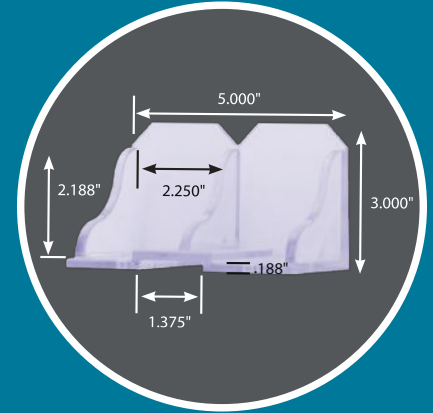

SNOW DEFENDER[®]

BUSTER

Unlike our metal snow guards, this polycarbonate snow guard is clear so you can hardly see them! It's a strong design with a four screw attachment method, making it our largest Snow Defender for use with exposed fastener roofs.

SNOW DEFENDER[®]

BUSTER

Item #	Description	Pcs/Bx	Lb/Bx
SDBUS	Snow Defender [®] BUSTER	50	18.1

A polycarbonate snow guard that is clear and virtually invisible.

For Exposed Fastener Panels

Mount with Screws & Adhesive