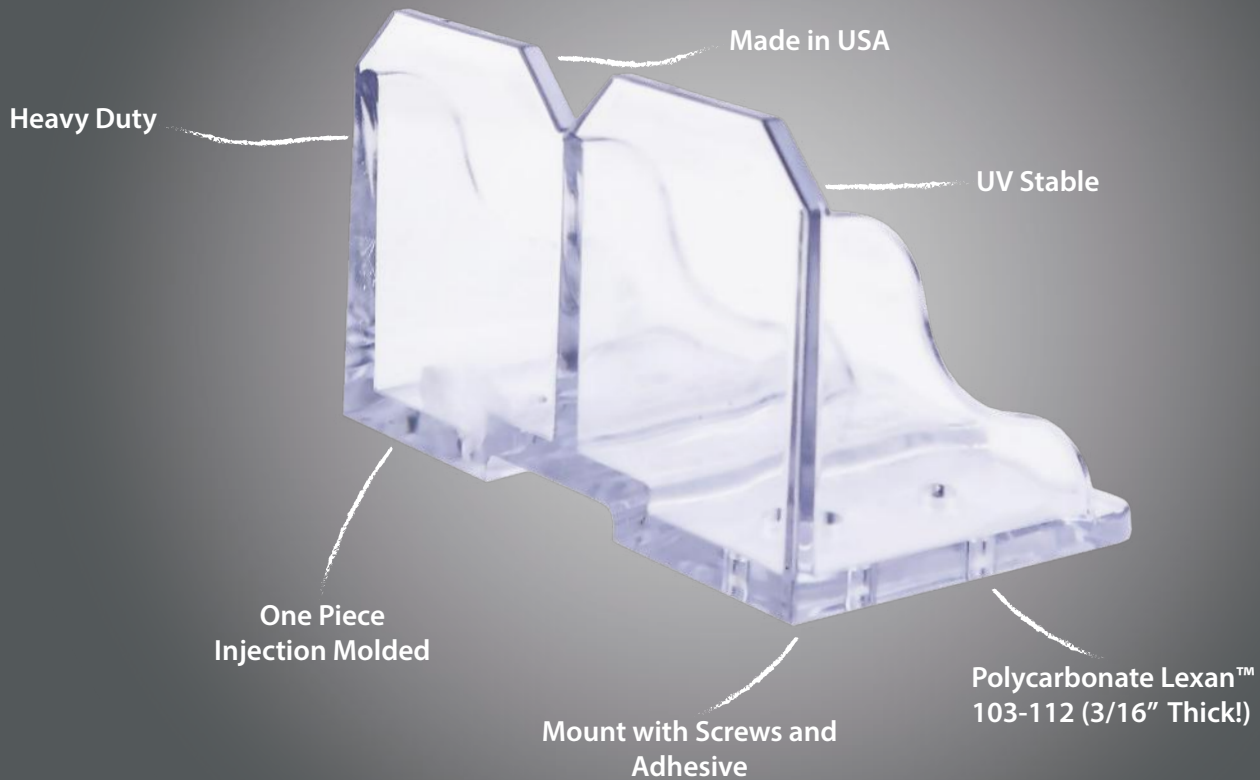

SNOW DEFENDER[®]

BUSTER

Unlike our metal snow guards, this polycarbonate snow guard is clear so you can hardly see them! It's a strong design with a four screw attachment method, making it our largest Snow Defender for use with exposed fastener roofs.

SNOW DEFENDER[®]

BUSTER

Item #	Description	Pcs/Bx	Lb/Bx
SDBUS	Snow Defender [®] BUSTER	50	18.1

A polycarbonate snow guard that is clear and virtually invisible.

For Exposed Fastener Panels

Mount with Screws & Adhesive